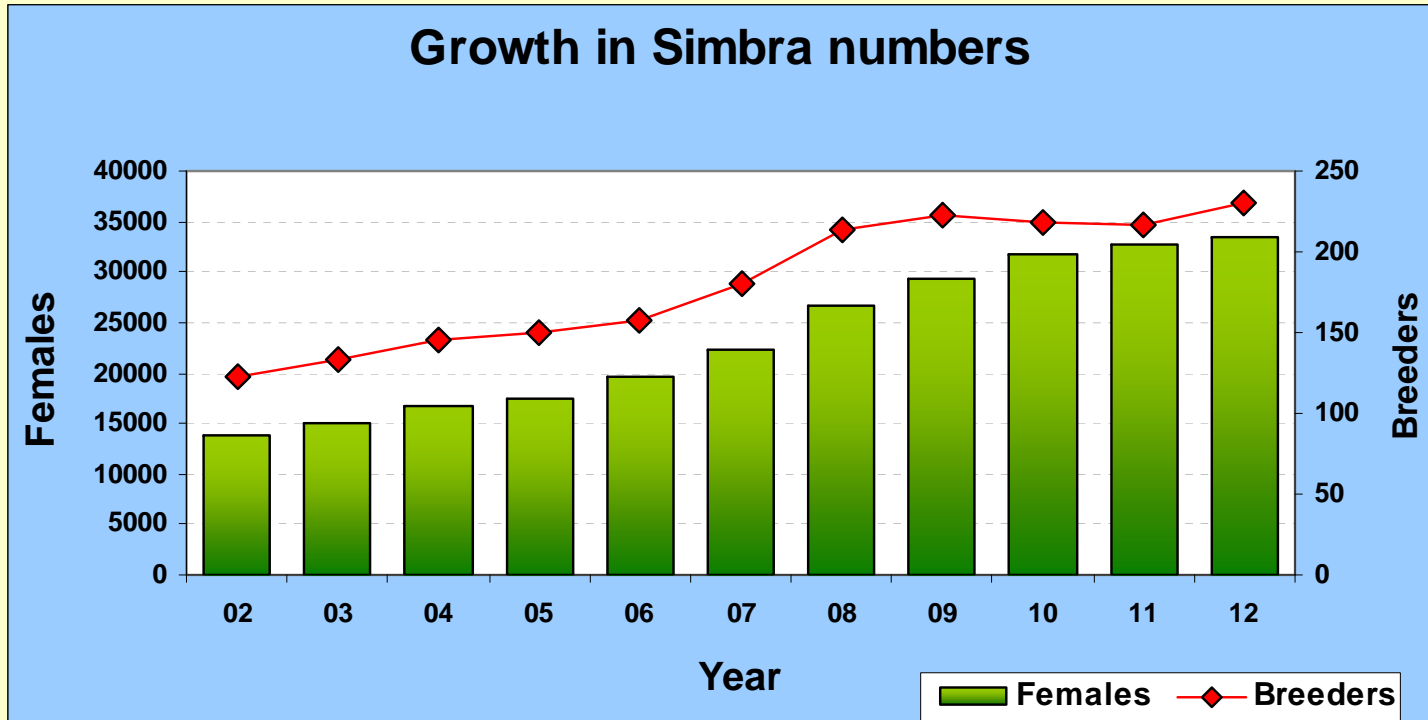

Very diverse breeding area

We handle 531 studs with 87 000 animals

NUMBER OF BREEDERS - July 2012

■ Only SIMMENTALER ■ Both BREEDS ■ Only SIMBRA

Simbra

END

The fastest growing breed in Southern Africa

Our Simbra's

Simmentaler

Performance compared to the 17 most popular breeds*

* = More than 2500 tested females

Source : *Beef Breeding in SA*

Nr 1 ... Reproduction (Simdex)

Nr 1 ... Weaning weight

Nr 1 ... Yearling weight